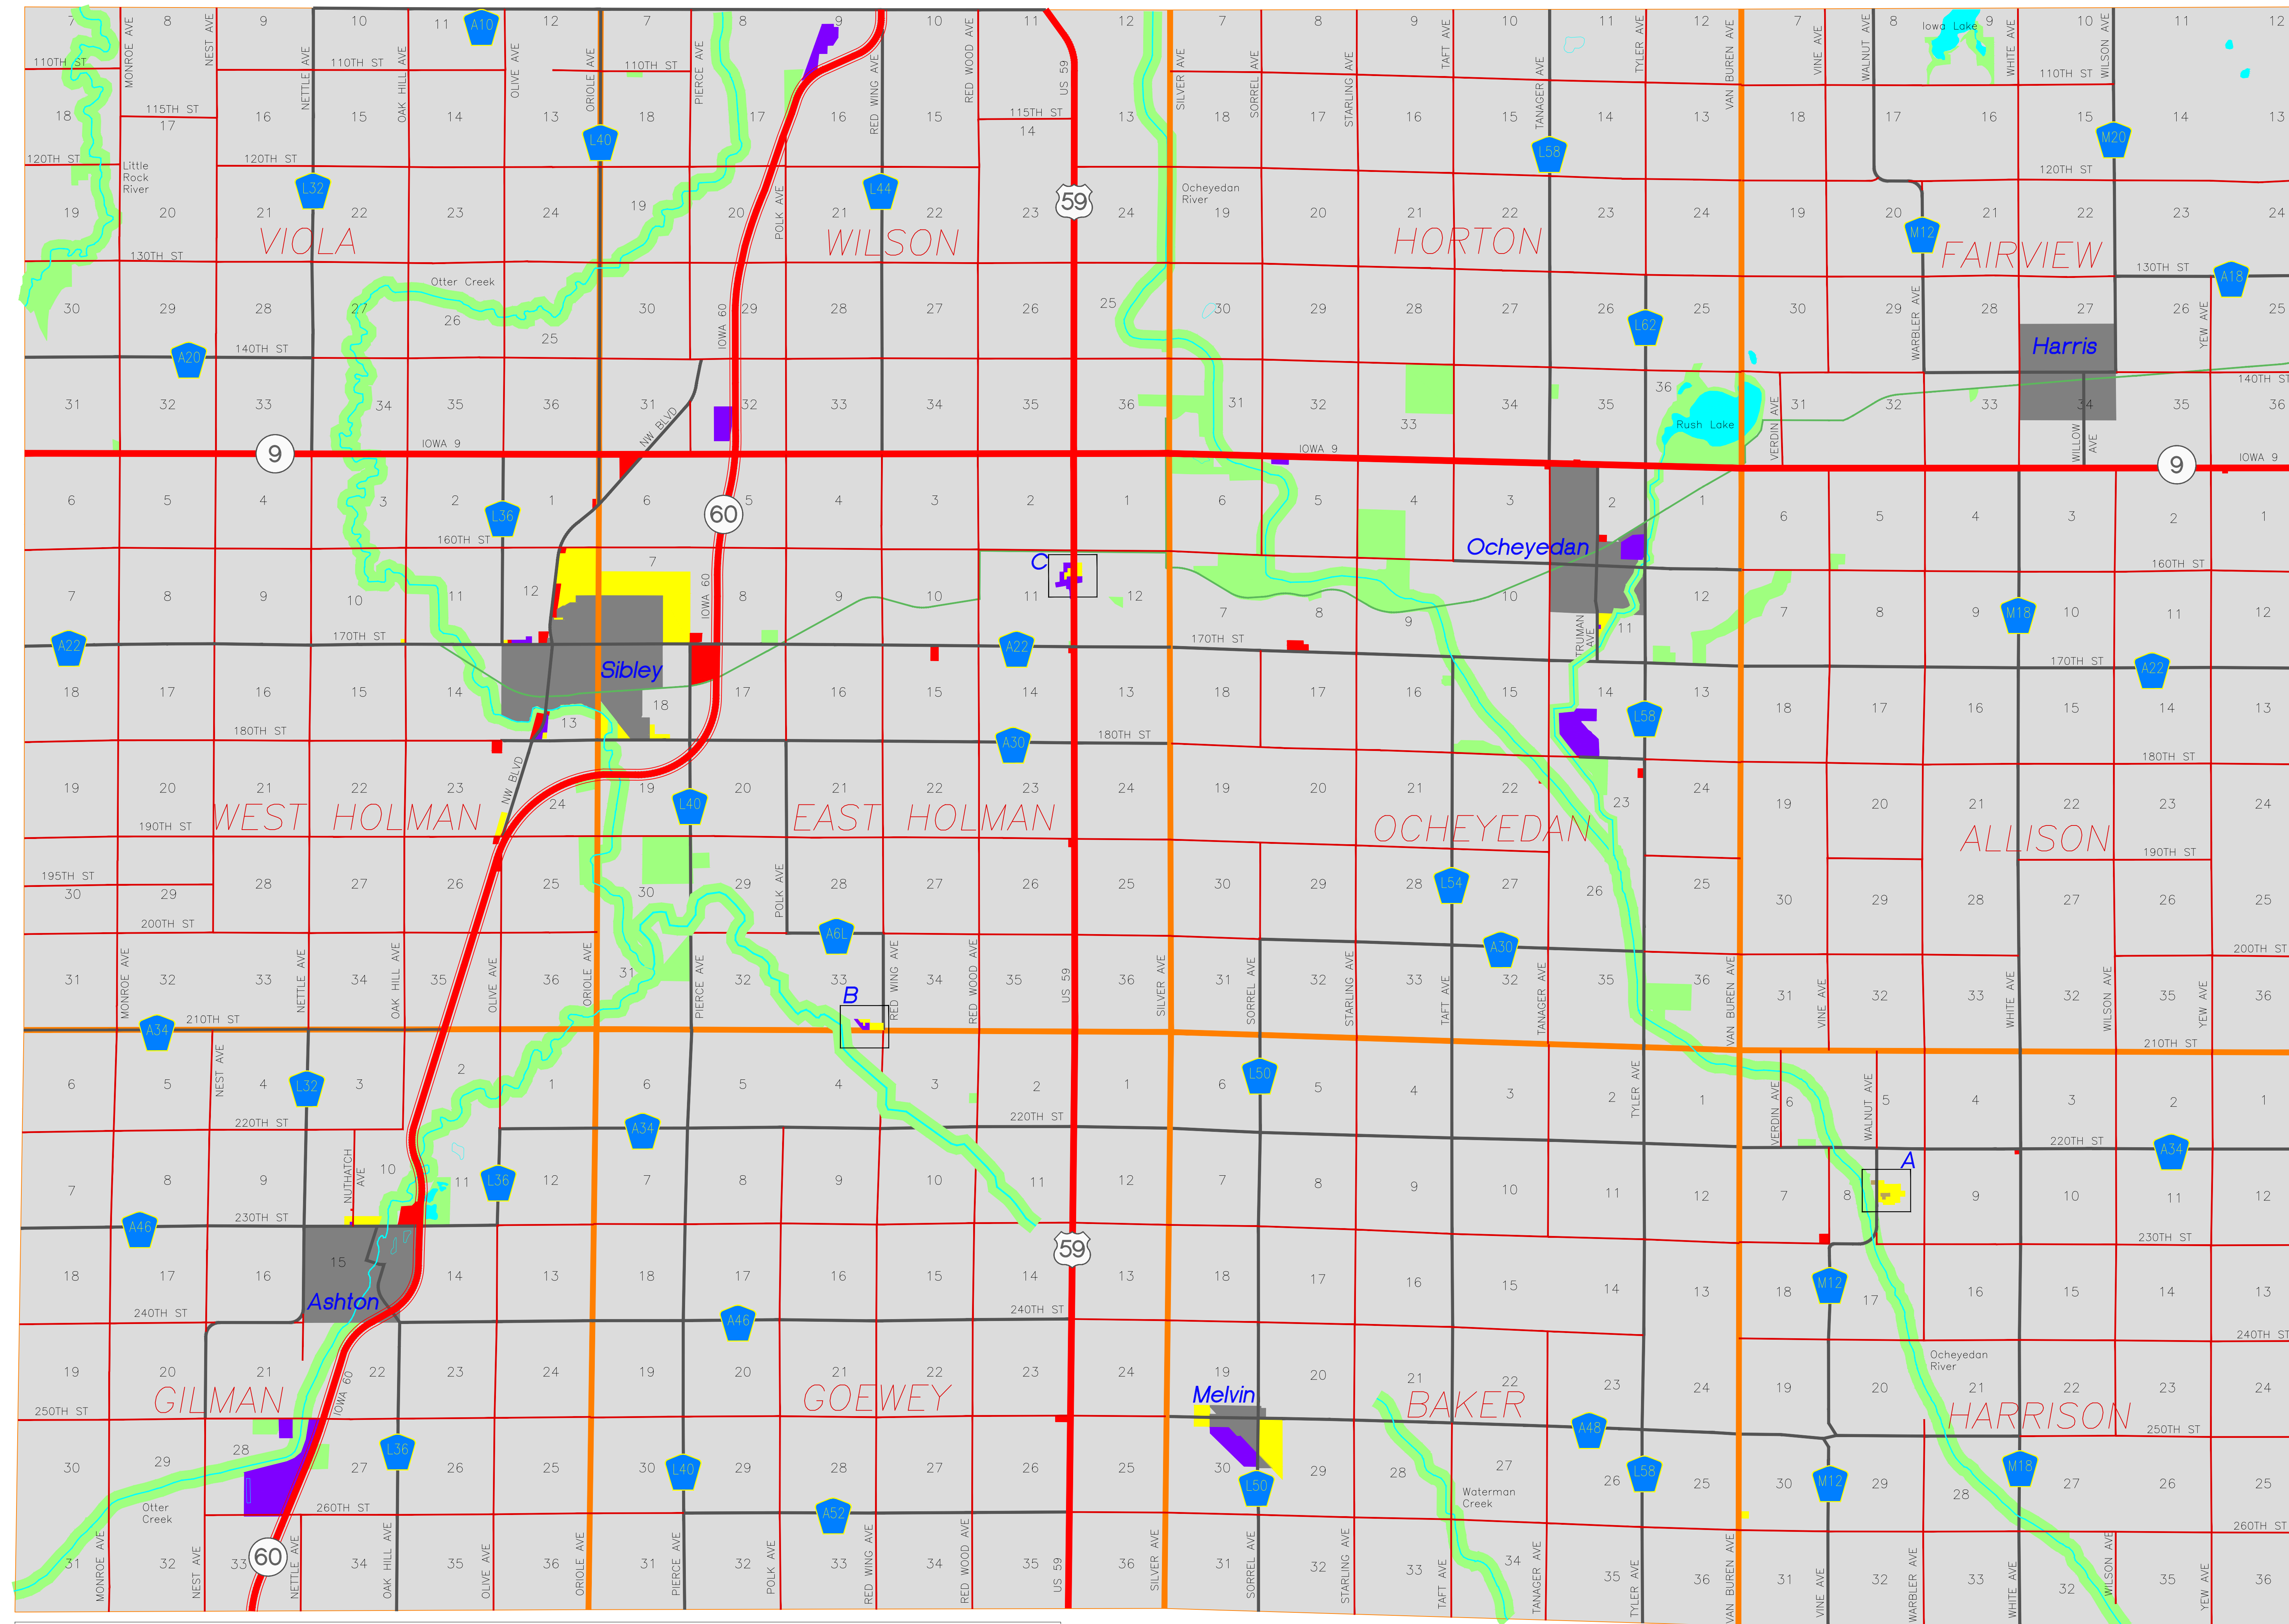

Osceola County Iowa Official Zoning Map

	AG Agricultural District		HC Highway Commercial District		Highways 9 & 59
	EC Environmental Conservation District		RC Rural Commercial District		Highway 60
	RR Rural Residential District		GI General Industrial District		County Paved Roads
	SR Suburban Residential District		City Limits / City Zoning		County Gravel Roads
					Trails
					Rivers/Creeks