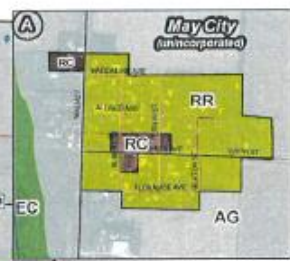

Osceola County Iowa Official Zoning Map

Added

Legend			
	Agricultural District (AG)		City Limits
	Environmental Conservation District (EC)		Highways 9 & 59
	Rural Residential (RR)		Highway 60
	Suburban Residential (SR)		County Highways
	Highway Commercial (HC)		Roadways
	Rural Commercial (RC)		Townships
	General Industrial (GI)		Recreation Trails
			Rivers/Creeks