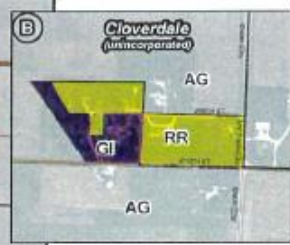

Osceola County Iowa Official Zoning Map

Added

Legend			
	Agricultural District (AG)		City Limits
	Environmental Conservation District (EC)		Highways 9 & 59
	Rural Residential (RR)		Highway 60
	Suburban Residential (SR)		County Highways
	Highway Commercial (HC)		Roadways
	Rural Commercial (RC)		Townships
	General Industrial (GI)		Recreation Trails
			Rivers/Creeks