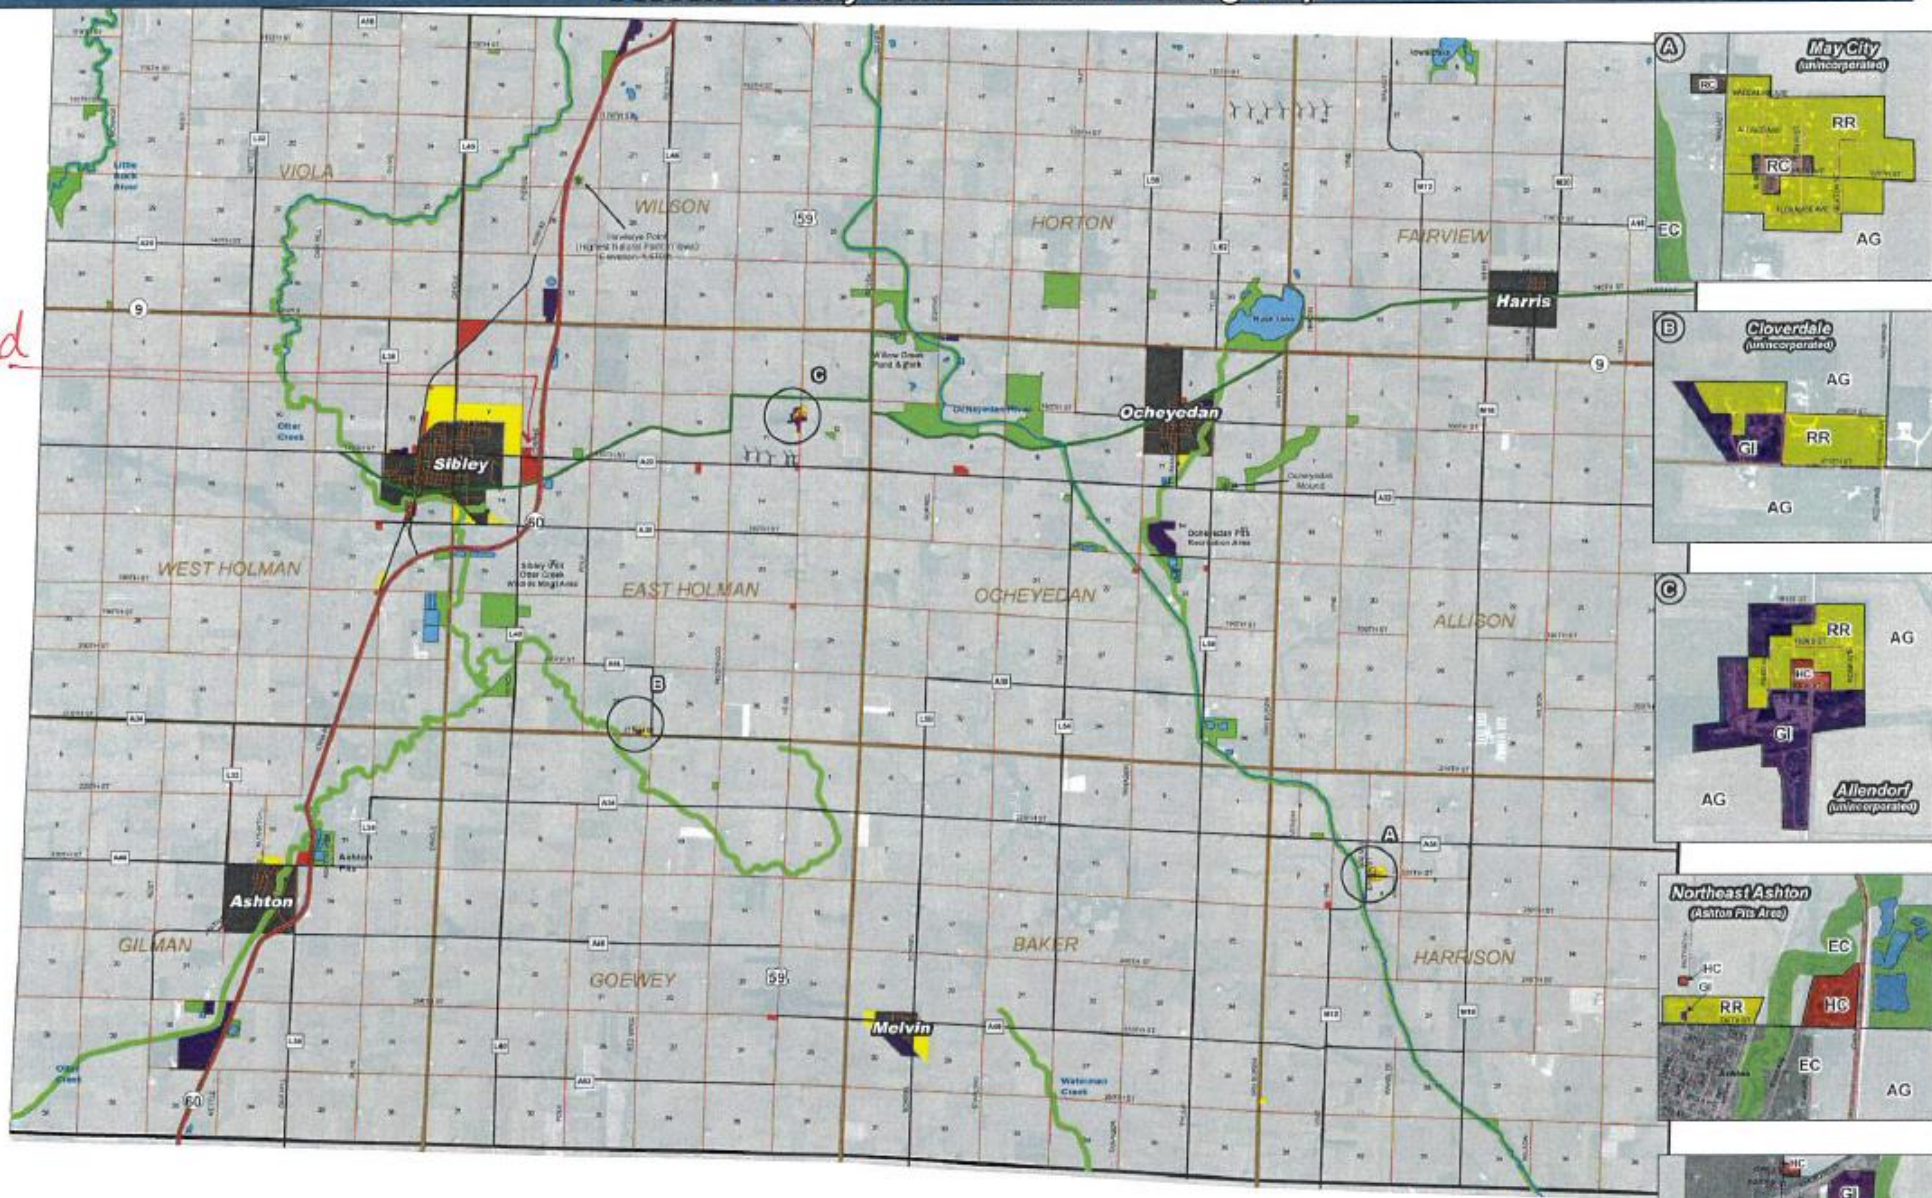

Osceola County Iowa Official Zoning Map

Added

Legend			
	Agricultural District (AG)		City Limits
	Environmental Conservation District (EC)		Highways 9 & 59
	Rural Residential (RR)		Highway 60
	Suburban Residential (SR)		County Highways
	Highway Commercial (HC)		Roadways
	Rural Commercial (RC)		Townships
	General Industrial (GI)		Recreation Trails
			Rivers/Creeks

WWPDC - GIS Mapping Services
 Date Prepared: July 23, 2013
 Date Adopted: August 21, 2013
 Prepared by: [Name]
 Reviewed by: [Name]
 Approved by: [Name]