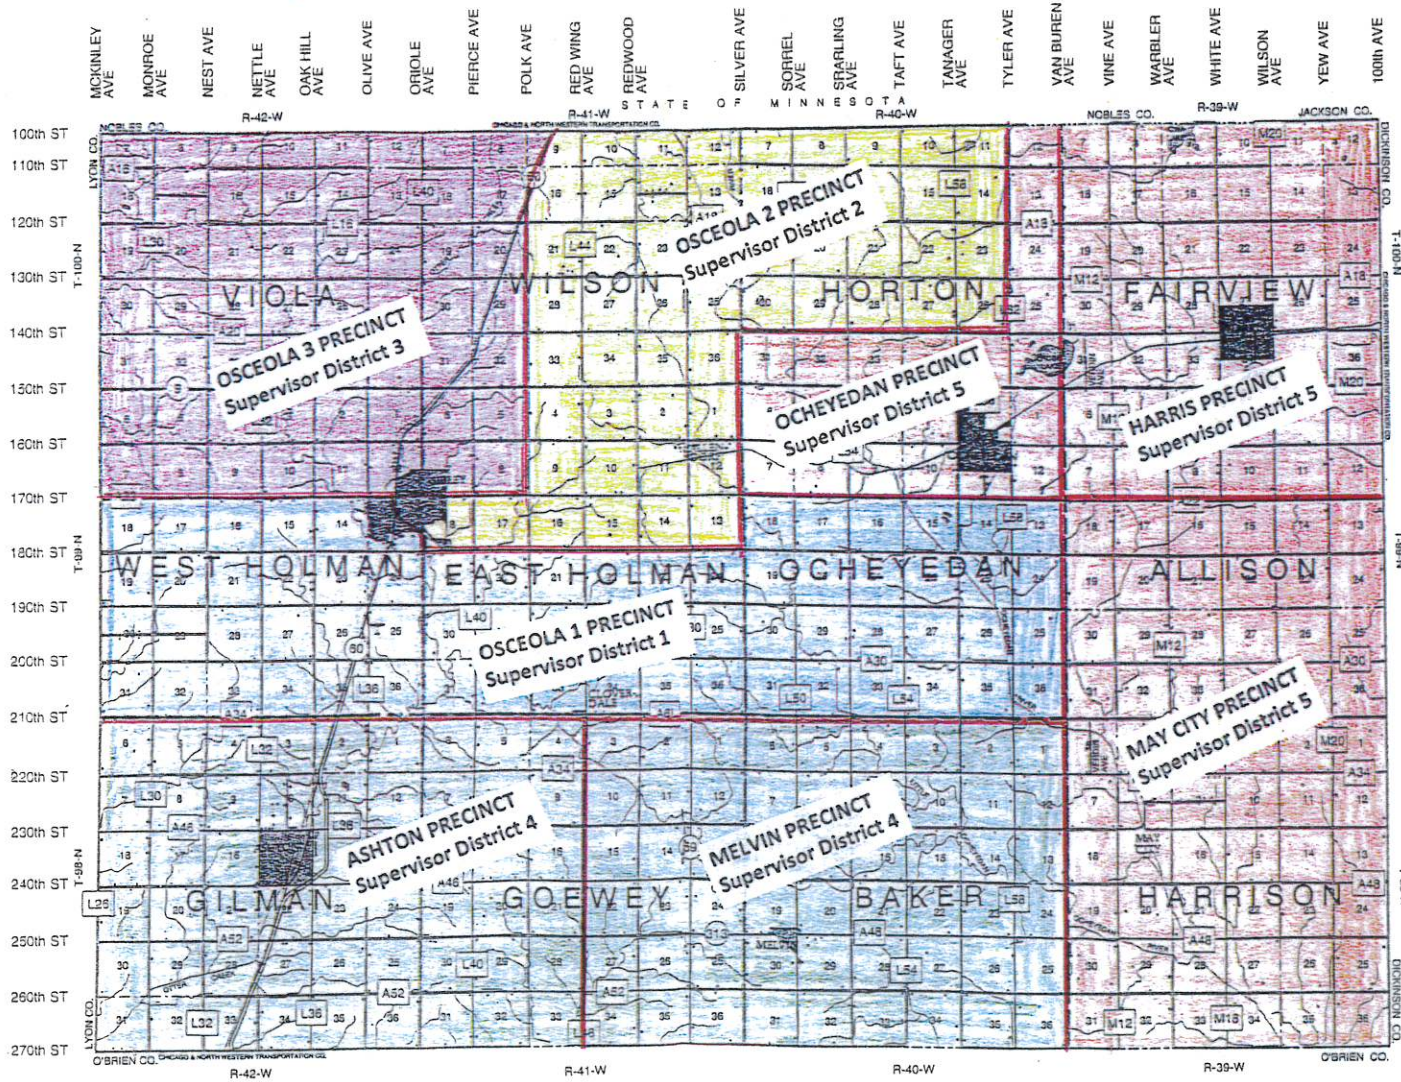

Osceola County, Iowa

POLLING PLACES:

ASHTON PRECINCT –
Ashton Legion Community Bldg.
321 3rd St., Ashton

HARRIS PRECINCT –
Harris Civic Center
122 Main St., Harris

MAY CITY PRECINCT –
May City Fire Station
6656 Frederick Ave., May City

MELVIN PRECINCT –
Melvin Fire Station
233 Main St., Melvin

OCHHEYEDAN PRECINCT –
Ocheyedan Town Hall
869 Main St., Ocheyedan

OSCEOLA 1 PRECINCT –
Courthouse, Ground Floor
300 7th St., Sibley

OSCEOLA 2 PRECINCT –
St. Andrew's School
722 8th Ave., Sibley

OSCEOLA 3 PRECINCT –
United Methodist Church
700 11th Ave., Sibley